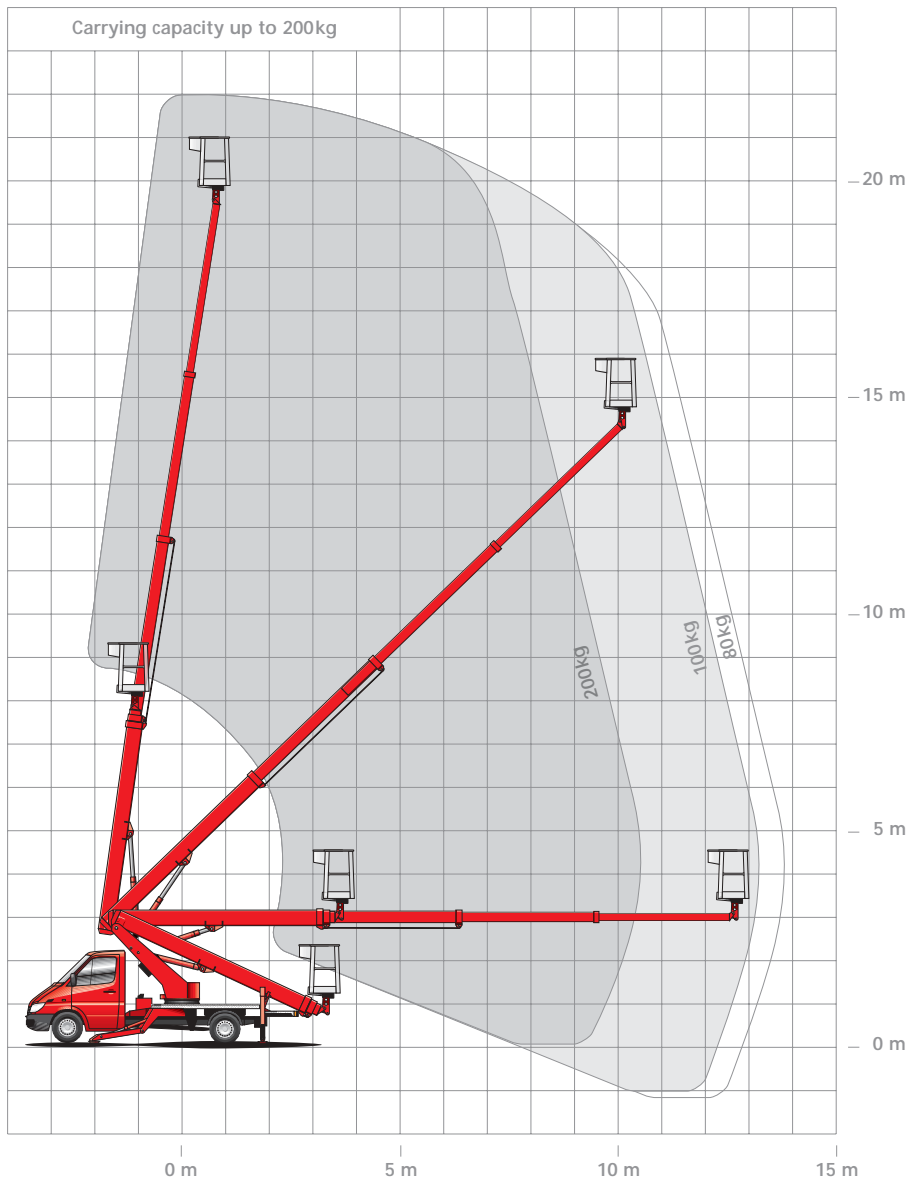

RUTHMANNSTEIGER® TB 220

The **RUTHMANNSTEIGER® TB 220** can be driven with just the Class B Euro-driver's licence. Come, see and convince yourself of our excellent and manoeuvrable allrounder. It will convince you with its versatile applications, extensive standard equipment, its 200 kg loading capacity and tried-and-tested automatic set-up system. Profit from the know-how of the best and extend the **RUTHMANNSTEIGER® TB 220**. You'll be filled with enthusiasm.

RUTHMANN equipment in all its perfection: HIGH-quality, safety and stability.

RUTHMANNSTEIGER® TB 220

Working height:	22,00 m
Lifting height:	20,00 m
Lateral outreach:	10,50 m - 13,80 m*
Range of rotation:	2 x 225°
Size of working cage:	1,40 x 0,70 m
Rotating angle of working cage:	2 x 55°
Carrying capacity:	200 kg
Telescopic extension:	2,98 m
Overall height:	11,96 m
Jacked width:	3,10 m front 2,68 m rear

*Depending on load and position.

All measurements and weights are approximate. They apply to the standard basic outfit. Technical alterations reserved.

All dimensions in metres. Technical alterations reserved. Steiger®, Gelenksteiger® and Rüssel® are registered trademarks of the Anton Ruthmann GmbH & Co. KG.

Anton Ruthmann GmbH & Co. KG

P.O. Box 12 63
D-48705 Gescher-Hochmoor
Germany

Phone: +49 28 63/204-0
Fax: +49 28 63/204-212

Internet: www.ruthmann.de
E-mail: export@ruthmann.de

RUTHMANN
HIGHquality